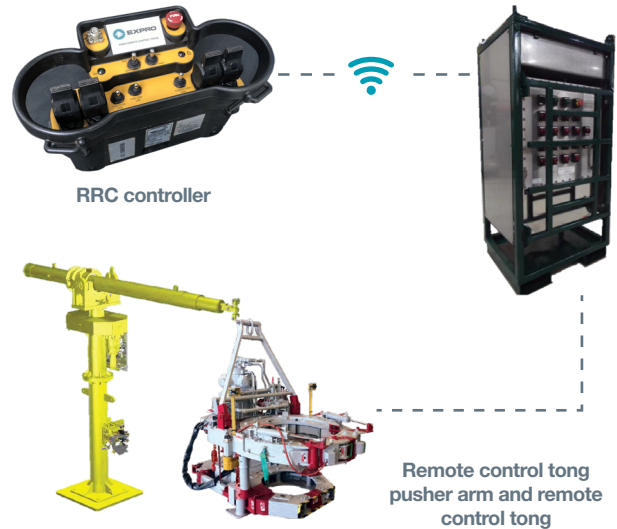

Well Construction

Frank's Tubular Running Services (TRS)

Radio Remote Control (RRC) – Wireless Controls for Expro's Tong Systems

Expro's Radio Remote Control System reduces operational risks and hazards by eliminating the personnel at the rig floor to operate the Tong systems from inside the driller's cabin.

The wireless capabilities allows the operator to be flexible during operations and aids in quick equipment setup with wireless communication established by the controller and console.

Features and benefits

- Enables Wireless-Control of any Expro's Power Tong
- The system, including the controller and the RRC console are ATEX Zone 1 certified
- First deployed in 2014 with an extensive run history
- Excellent reliability record

RRC compatibility with different tong systems

RTS carriage and cassette systems

Modular casing cassette tongs

Tong Pusher Arm (TPA)

Tong Hanging Frame (THF)