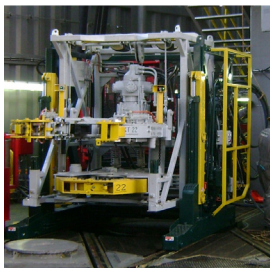

RRC compatibility with different tong systems

RTS carriage and cassette systems